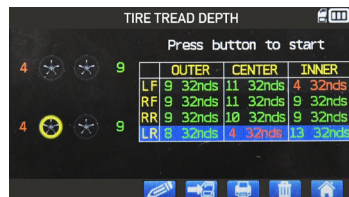

TTD TIRE TREAD DEPTH GAUGE VT56 ACCESSORY

We turn this OFF!

- ▶ A QUICK VEHICLE SAFETY CHECK
- ▶ AN ADDITIONAL SERVICE AND TIRE SALES OPPORTUNITY
- ▶ IDEAL FOR TIRE MANAGEMENT: RECORDS TIRE CONDITION BEFORE AND AFTER STORAGE

SIMPLE AND ROBUST

- Robust accessory, with rugged grip handle
- Two buttons for measurement and pin release
- No charging necessary
- Easily access tire tread from inside the wheel well

LONG-TERM PERFORMANCE

- Extremely precise measurements
- Consistent performance over time; tool is calibrated before each use
- Gauge pin is stored inside the grip handle for protection when not in use

EASY REPORTING

- Display results on the VT56 tool screen
- Transfer data to PC, or to the VT56 SD card
- Store, print and share the report with your customer

The Tire Tread Depth Gauge is an add-on accessory for the VT56 OBD2 Diagnostic TPMS Tool. The accessory allows a technician to measure tire tread depth with high accuracy when checking TPMS sensors during routine service and maintenance checks. In one simple gesture, it can detect worn tires, tire damage and indicate poor alignment.